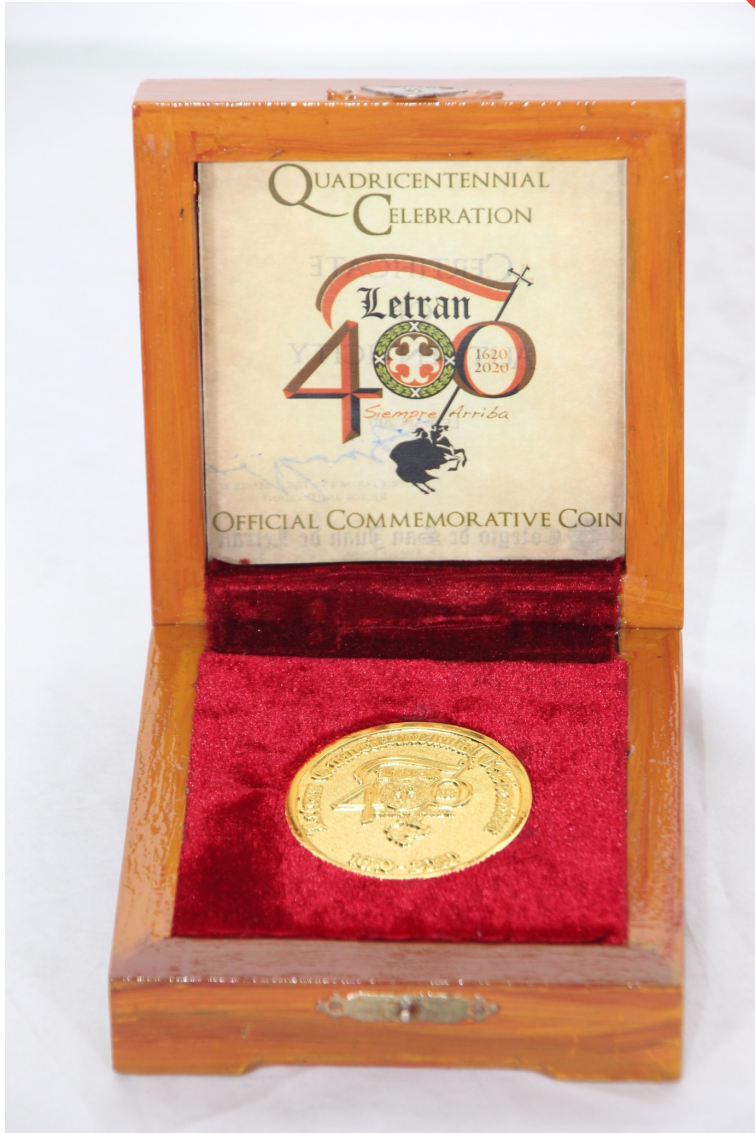

## COMMEMORATIVE COIN

With wooden box and certification  
Coin is gold plated  
Price: Php1,200.00

[www.letran.edu.ph](http://www.letran.edu.ph)

/letran.edu

@letranofficial

@letranofficial